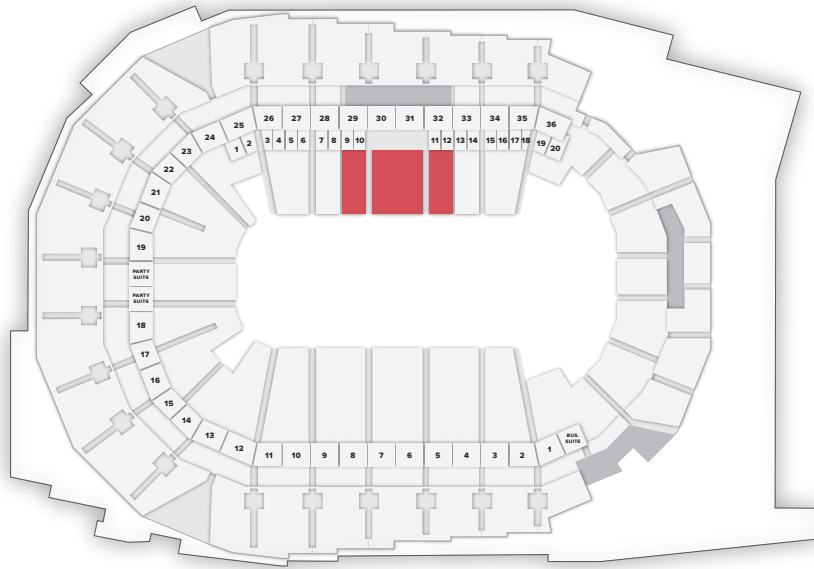

Regular Season Tickets
Iowa Wild
AHL Hockey

Regular Season Tickets
Iowa Wolves
NBA D-League

Regular Season Tickets
Iowa Barnstormers
IFL Football

First right of refusal to secure your seats for other ticketed events at Wells Fargo Arena
(concerts, family shows, sporting events)

Access to purchase additional tickets (when available)

One preferred parking passes per event (per four seats purchased)

Advanced notice of upcoming events

Access to Coors Light Club Lounge on main concourse

One time up-front security deposit of $150 per seat

	ANNUAL INVESTMENT (per club seat)	ESCALATORS
4 YEAR	1 seat = $2,132	years 3–4 = 3% per year
3 YEAR	1 seat = $2,182	years 2–3 = 3% per year
2 YEAR	1 seat = $2,232	year 2 = 3% per year