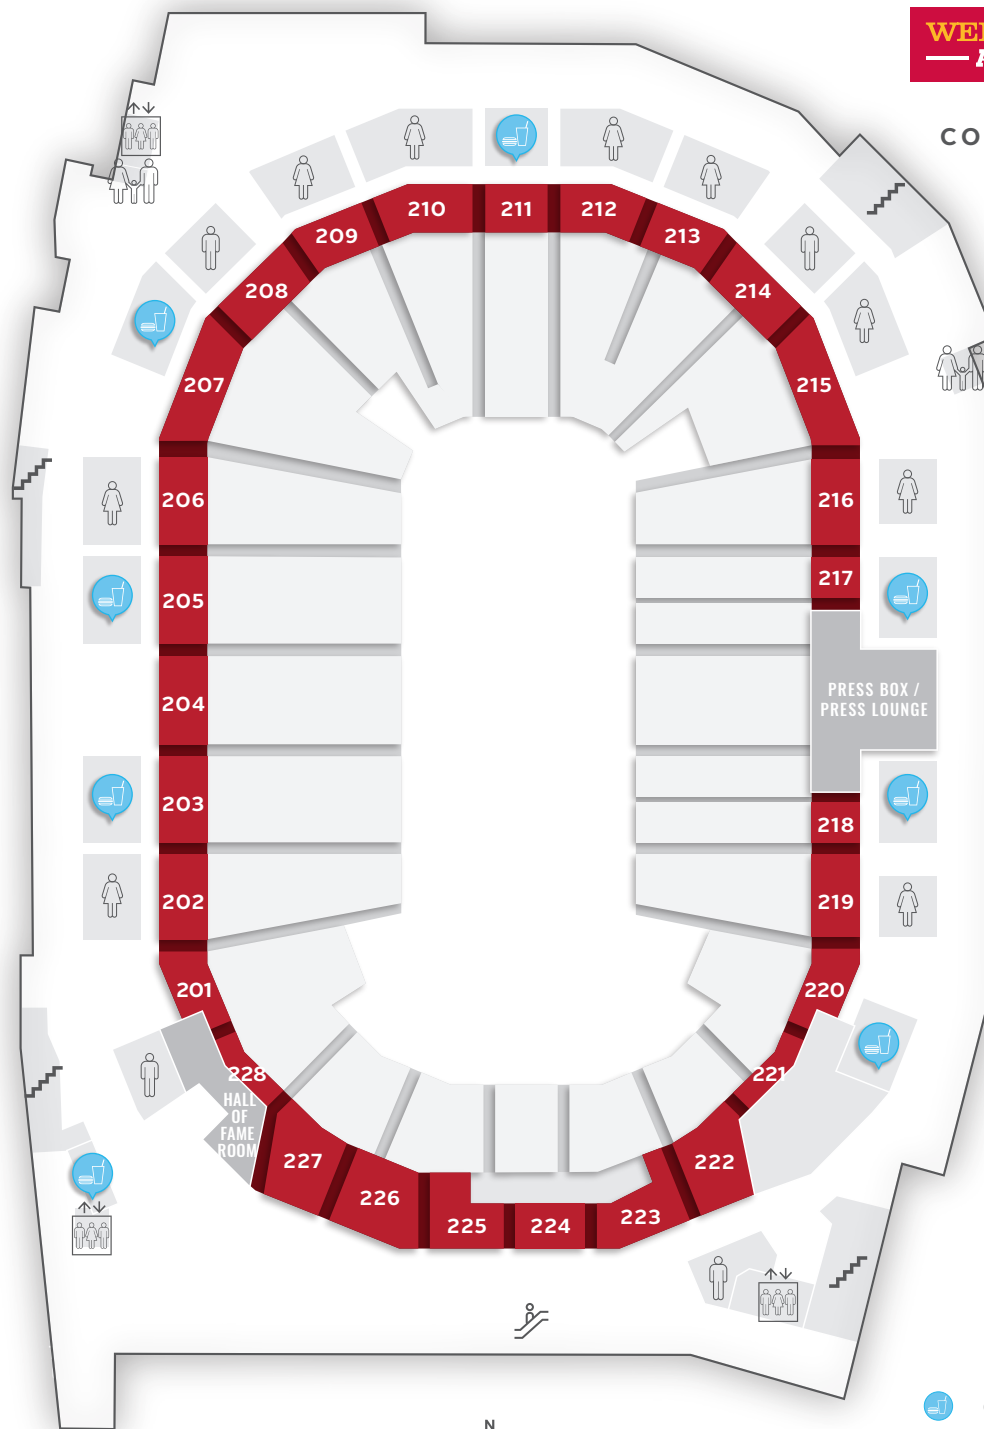

CHICKEN TENDERS
BURGERS
SNACKS
BEVERAGES

SECTION: 203, 218
MENU ITEMS: chicken tenders,
hamburgers, snacks, beverages

SECTION: 228
MENU ITEMS: pizza

HOT DOGS
NACHOS
POPCORN
BEVERAGES

SECTION: 205, 211, 217
MENU ITEMS: hot dogs, popcorn,
nachos, beverages

LEGEND

- CONCESSIONS
- STAIRS
- ELEVATORS
- ESCALATORS