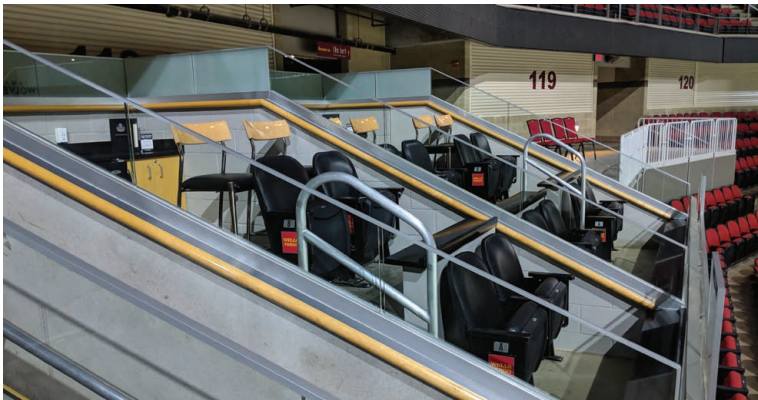

JASON EVANS
PREMIUM SEATING MANAGER
JASON_EVANS@COMCASTSPECTACOR.COM
515.564.8019