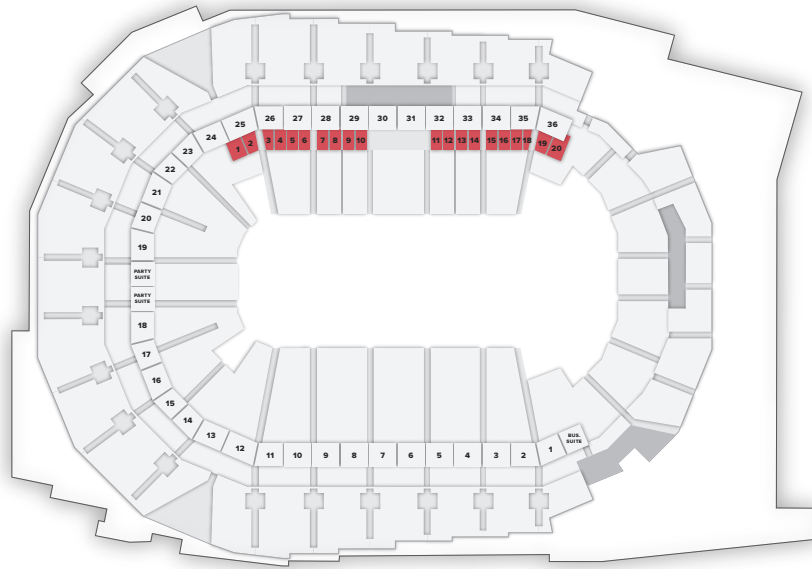

EIGHT-SEAT LOGE BOX

**8 Regular
Season Tickets**
Iowa Wild
AHL Hockey

**8 Regular
Season Tickets**
Iowa Wolves
NBA D-League

**8 Regular
Season Tickets**
Iowa Barnstormers
IFL Football

Option to purchase up to 8 tickets for other ticketed events at Wells Fargo Arena
(concerts, family shows, sporting events)

- Three preferred parking passes per event
- In-loge food and beverage service *(purchase separately)*
- Advanced notice of upcoming events
- Access to Coors Light Club Lounge on main concourse
- Company identification outside loge
- Priority booking for Coors Light Club Lounge during non-event days
- One time up-front security deposit of $2,000