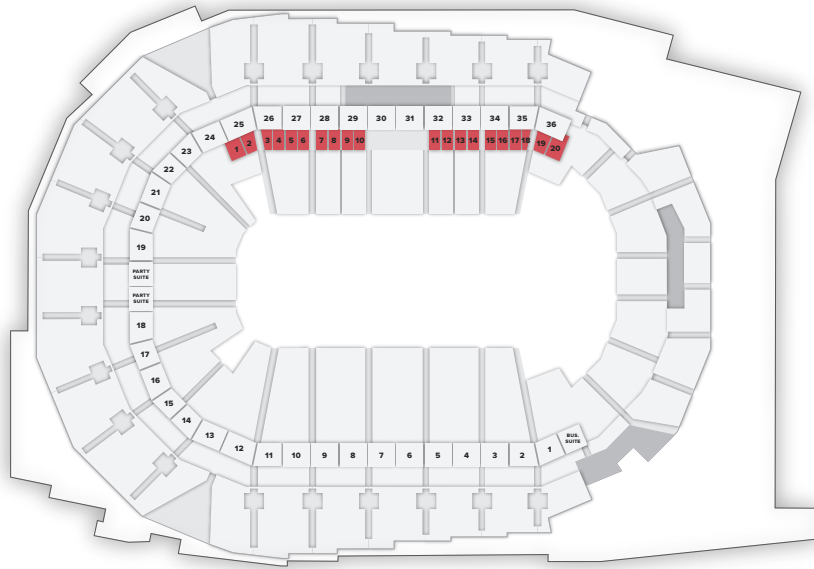

## FOUR-SEAT LOGE BOX

**4 Regular  
Season Tickets**  
Iowa Wild  
AHL Hockey

**4 Regular  
Season Tickets**  
Iowa Wolves  
NBA D-League

**4 Regular  
Season Tickets**  
Iowa Barnstormers  
IFL Football

Option to purchase up to 4 tickets for other ticketed events at Wells Fargo Arena  
(concerts, family shows, sporting events)

Two preferred parking passes per event

In-loge food and beverage service (*purchase separately*)

## EIGHT-SEAT LOGE BOX

**8 Regular  
Season Tickets**  
Iowa Wild  
AHL Hockey

**8 Regular  
Season Tickets**  
Iowa Wolves  
NBA D-League

**8 Regular  
Season Tickets**  
Iowa Barnstormers  
IFL Football